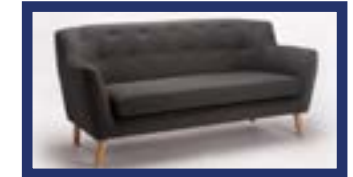

3 SEATER

R650

Dark grey